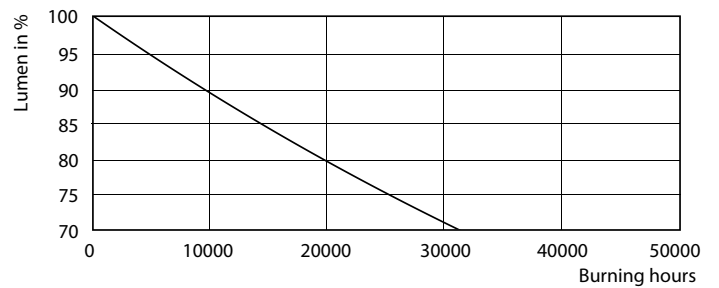

Photometric data

SDPO_MLEDGA_0051-Spectral Power distribution

Lifetime

LEDtube 1500mm 20W G13 840 2200lm

LEDtube 1500mm 20W G13 840 2200lm