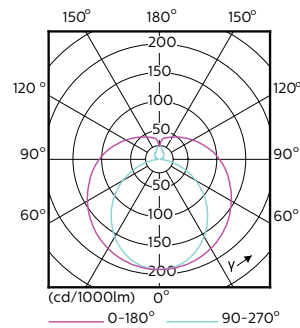

CorePro LEDtube EM/Mains T8

Energy Consumption kWh/1000 h	8 kWh
Product Data	
Full product code	871869671105700
Order product name	CorePro LEDtube 600mm 8W865
EAN/UPC - Product	8718696711057
Order code	929001338702

Numerator - Quantity Per Pack	1
Numerator - Packs per outer box	10
Material Nr. (12NC)	929001338702
Net Weight (Piece)	0.120 kg

Warnings and Safety

Dimensional drawing

A3

Product	D1	D2	A1	A2	A3
CorePro LEDtube 600mm 8W865	25.7 mm	28 mm	588.5 mm	595.5 mm	602.5 mm

TLED 2ft 8-18W 800lm 6500K G13 Ess-Corep

Photometric data

LEDtube 600mm 8W G13 865 800lm

LEDtube 1500mm 20W G13 840 2200lm