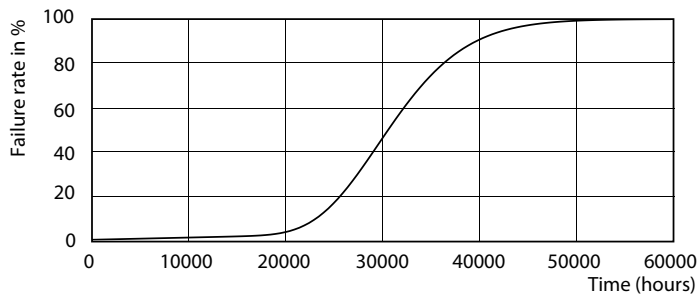

Lifetime

LEDtube 1500mm 20W G13 840 2200lm