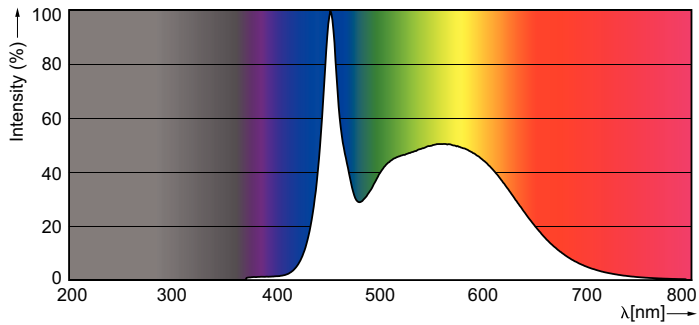

CorePro LEDtube EM/Mains T8

Photometric data

SDPO_MLEDGA_0051-Spectral Power distribution